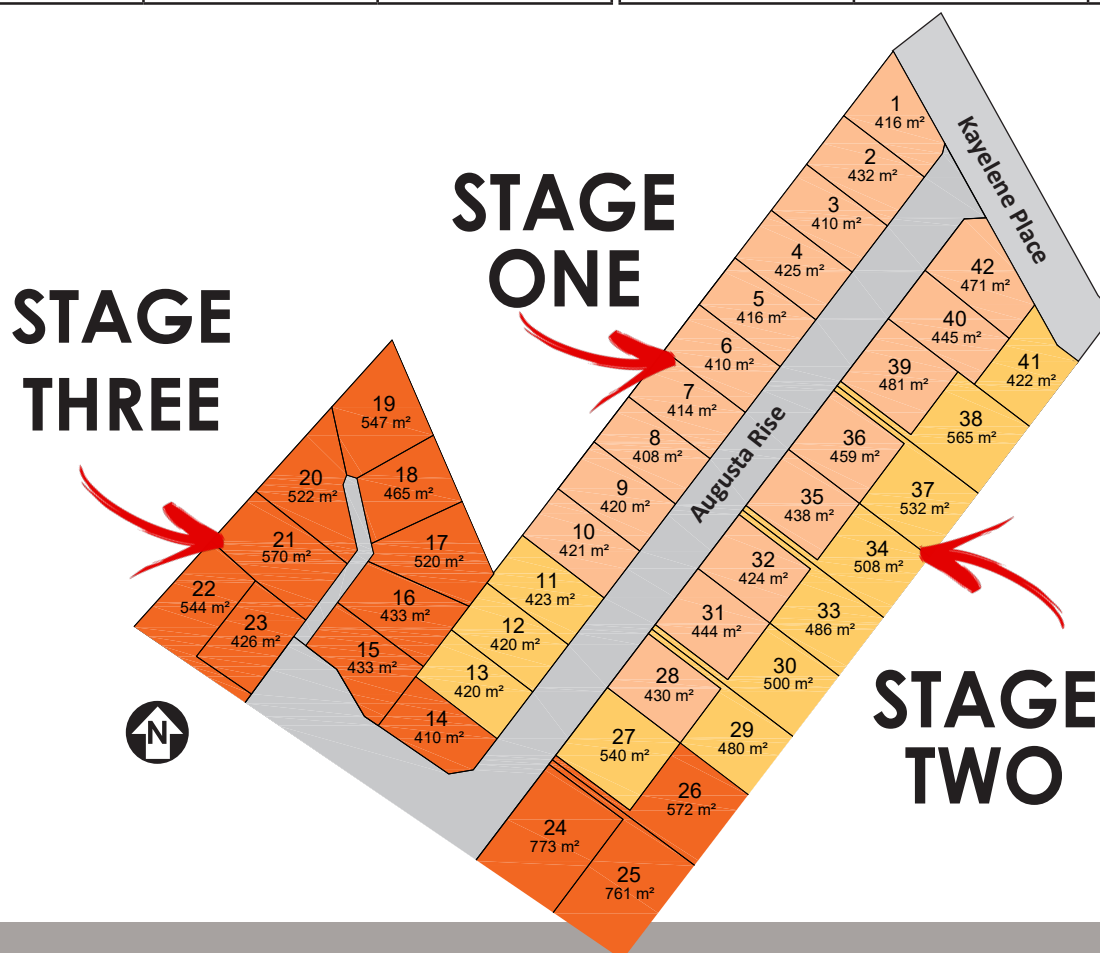

AUGUSTA RISE

STAGE ONE *Now Selling*

LOT No.	Size (m ²)	Status	LOT No.	Size (m ²)	Status
Lot 1	416	SOLD	Lot 10	421	SOLD
Lot 2	432	SHOW HOME	Lot 28	430	SOLD
Lot 3	410	SOLD	Lot 31	444	SOLD
Lot 4	425	SOLD	Lot 32	424	Available
Lot 5	416	Available	Lot 35	438	Available
Lot 6	410	Available	Lot 36	459	Available
Lot 7	414	Available	Lot 39	481	Available
Lot 8	406	Available	Lot 40	445	SOLD
Lot 9	420	Available	Lot 42	471	SOLD